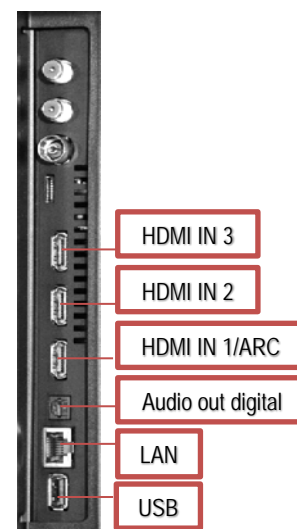

### Picture technology

Display technology	OLED technology
Diagonal screen size (cm)	165
UHD 3840x2160 / FullHD 1920x1080	•/-
HDR	•
Picture technology	2000 Hz MetzVision
Max. contrast ratio	2.500.000 : 1
Automatic contrast of picture content / ambient light	•/•
Panel brightness in cd/m <sup>2</sup>	1000
Viewing angle type °	180
Typical response time in ms (GTG)	1
HD-PIP	•

### Sound technology

Music output power (watts)	2 x 30 + 1 x 30 (Subwoofer)
Integrated speakers	6 + 1 Subwoofer
MetzSoundPro / MetzSoundPlus	•/-
7 band equalizer	•
Audio output line / variable	•/•
Dolby Digital+ / HE-AAC	•/•
Automatic volume correction (can be disabled)	•
Separate headphone volume adjustment	•

### Operation

Remote control RM19	RM19
Hard disk recorder incl. Timeshift	1 TB
USB recording incl. Timeshift	•
Internet timer	•
Power switch	•
OLED plain text display / Illuminating diode	•/•
Electronic programme guide (EPG) / digital channels	•
Tri-Star-menu incl. hotelmode	•
Sleep timer / child lock	•/•
Top teletext / comfort functions	•/•