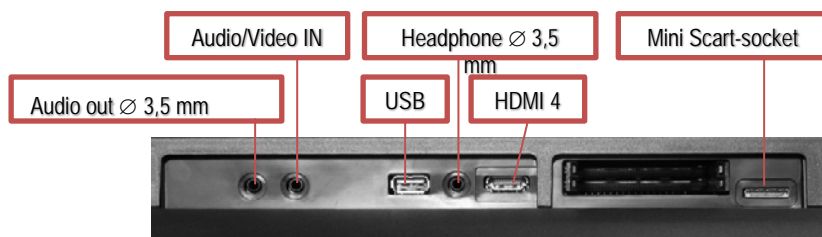

Reception

Equipped with tuner ex works	2 x DVB-C/T2/S2
UHDTV / HDTV integrated	•/•
Number of CI+ compatible CI slots	2

Media / network functions

Metz Media System / HbbTV	•/•
Streaming (Server/Client)	• (•/•)
Internet radio	•
MetzRemote App	Tunein
Smart TV-Portal / browser	Foxxum/•
LAN / WiFi (IEEE 802.11 a/b/g/n/ac ; 2,4GHz and 5,0GHz)	•/•
Bluetooth® with Qualcomm® aptX™ low latency / Bluetooth retrofittable	•

Connectivity

HDMI socket with HDCP 2.2 (4K 60/50p 4:4:4) / and with ARC	4/1
USB connection 2.0 / USB connection 3.0 (video/photo/audio)	1/1
LAN Network connection (RJ 45)	•
S/PDIF digital audio output / Audio output	•/•
Headphone socket / EURO-AV socket via adapter	•/•
Audio input and Cinch (FBAS) via adapter	•

Power consumption

Mains voltage	230-240V/50Hz
Power consumption in use (in delivery condition) [W]	145,0
Power consumption in standby mode [W]	0,12
Peak luminance ratio [%]	65
Annual energy consumption [kWh]	201
Energy efficiency class	A

Dimensions / Weight

Width	144,7
Height with base / without base [cm]	94,3 / 89,5
Depth with base / without base [cm]	30 / 7,7
Weight with base / without base [kg]	31,4/27,2
Wallmount width x height [cm]	VESA 30 x 30

Other information

EAN	40 57313 010840
Mercury content in mg	0,0
Device contains lead (within prescribed legal limits)	•

Metz Consumer Electronics GmbH
Ohmstraße 55, 90513 Zirndorf, Germany

10.08.2018
Subject to change.

U1801_40050_03