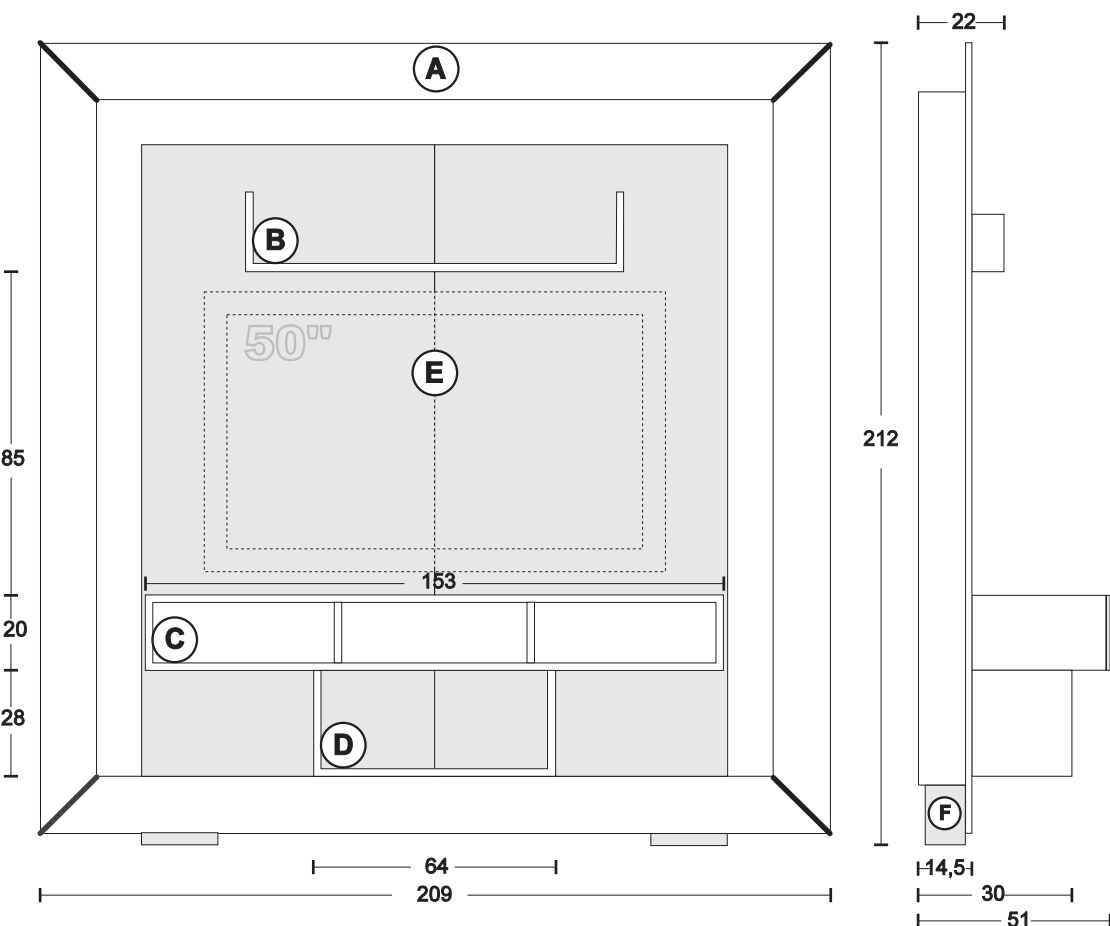

THE FRAME - HOME CINEMA

Struttura per Home Cinema - a parete (con luci retro-pannello diffuse)

Home Cinema - Wall Rack (with spreading back-panel lighting)

Home-Cinema - Wand-Regal (Mit diffusem Hinter-Panel-Licht)