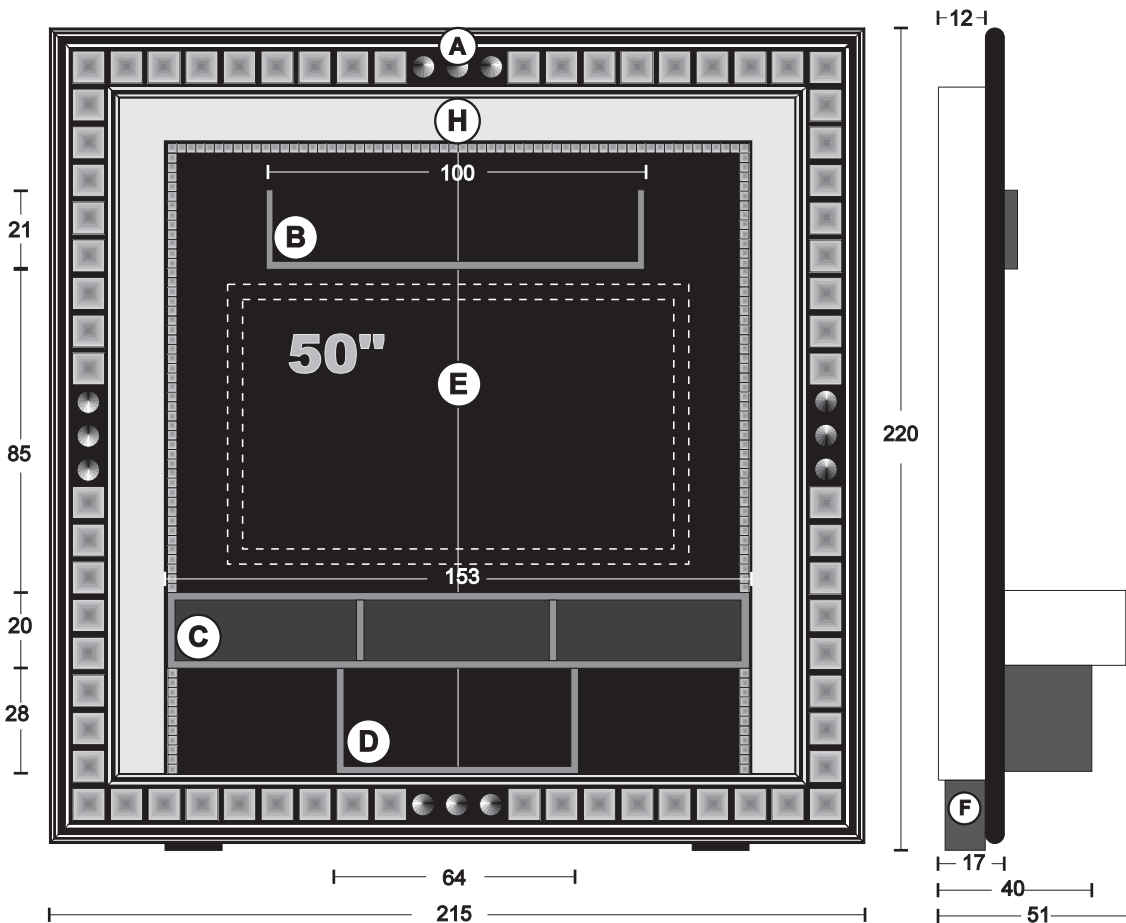

THE FRAME HOME CINEMA - PIRAMID

Struttura per Home Cinema - a parete (con luci retro-pannello diffuse)

Home Cinema - Wall Rack (with spreading back-panel lighting)

Home-Cinema - Wand-Regal (Mit diffusem Hinter-Panel-Licht)