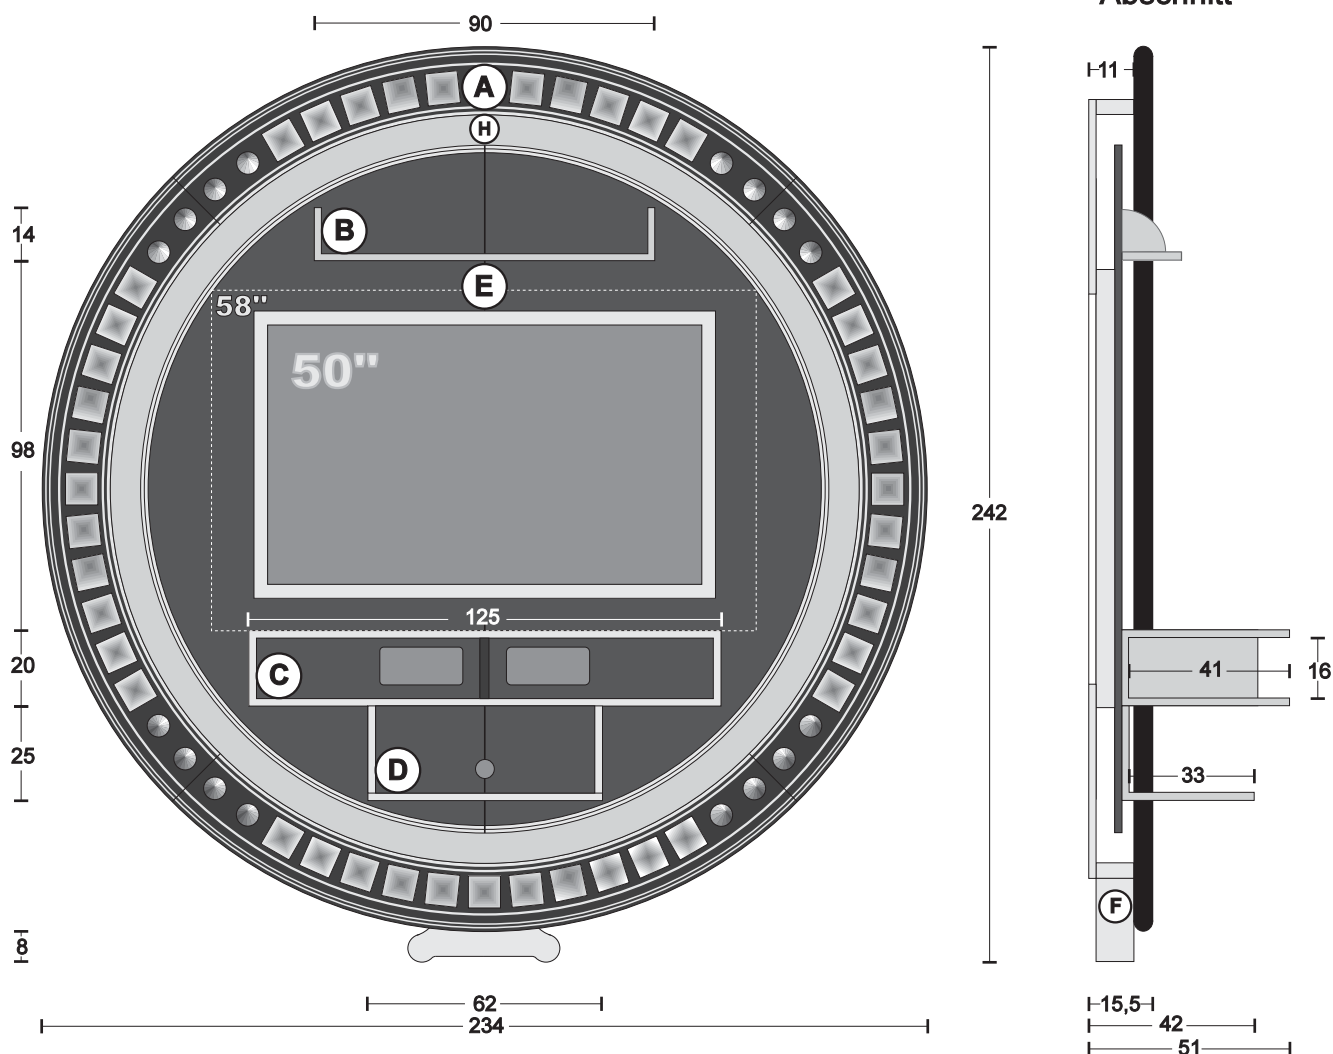

STAR GATE - PIRAMID

Struttura per Home Cinema - a parete (con luci retro-pannello diffuse)
Home Cinema - Wall Rack (with spreading back-panel lighting)
Home-Cinema - Wand-Regal (Mit diffusem Hinter-Panel-Licht)

-Sezione
-Section
-Abschnitt

Finiture e combinazioni - Finishings and combinations - Ausführungen und Zusammenstellungen

(C) ORO FOGLIA (gold foil-Goldfolie)	(A) METALBLACK con piramidi ORO FOGLIA METALBLACK with piramids GOLD FOIL METALBLACK mit Pyramiden GOLDFOLIE	(B) + (D) + (E) + (F) METALBLACK
(H) METALGOLD		
(C) ARGENTO FOGLIA (silver foil- Silberfolie)	(A) METALBLACK con piramidi ARGENTO FOGLIA METALBLACK with piramids SILVER FOIL METALBLACK mit Pyramiden SILBERFOLIE	(B) + (D) + (E) + (F) METALBLACK
(H) METALSILVER		
(C) + (F) ORO FOGLIA (gold foil-Goldfolie)	(A) BIANCO con piramidi ORO FOGLIA Opaque White with piramids GOLD FOIL Matte Weiße mit Pyramiden GOLDFOLIE	(B) + (D) + (E) BIANCO OPACO Opaque White-Matte Weiße
(H) METALGOLD		
(C) + (F) Argento Foglia (silver foil-Silberfolie)	(A) BIANCO con piramidi ARGENTO FOGLIA Opaque White with piramids ARGENTO FOIL Matte Weiße mit Pyramiden SILBERFOLIE	(B) + (D) + (E) BIANCO OPACO Opaque White-Matte Weiße
(H) METALSILVER