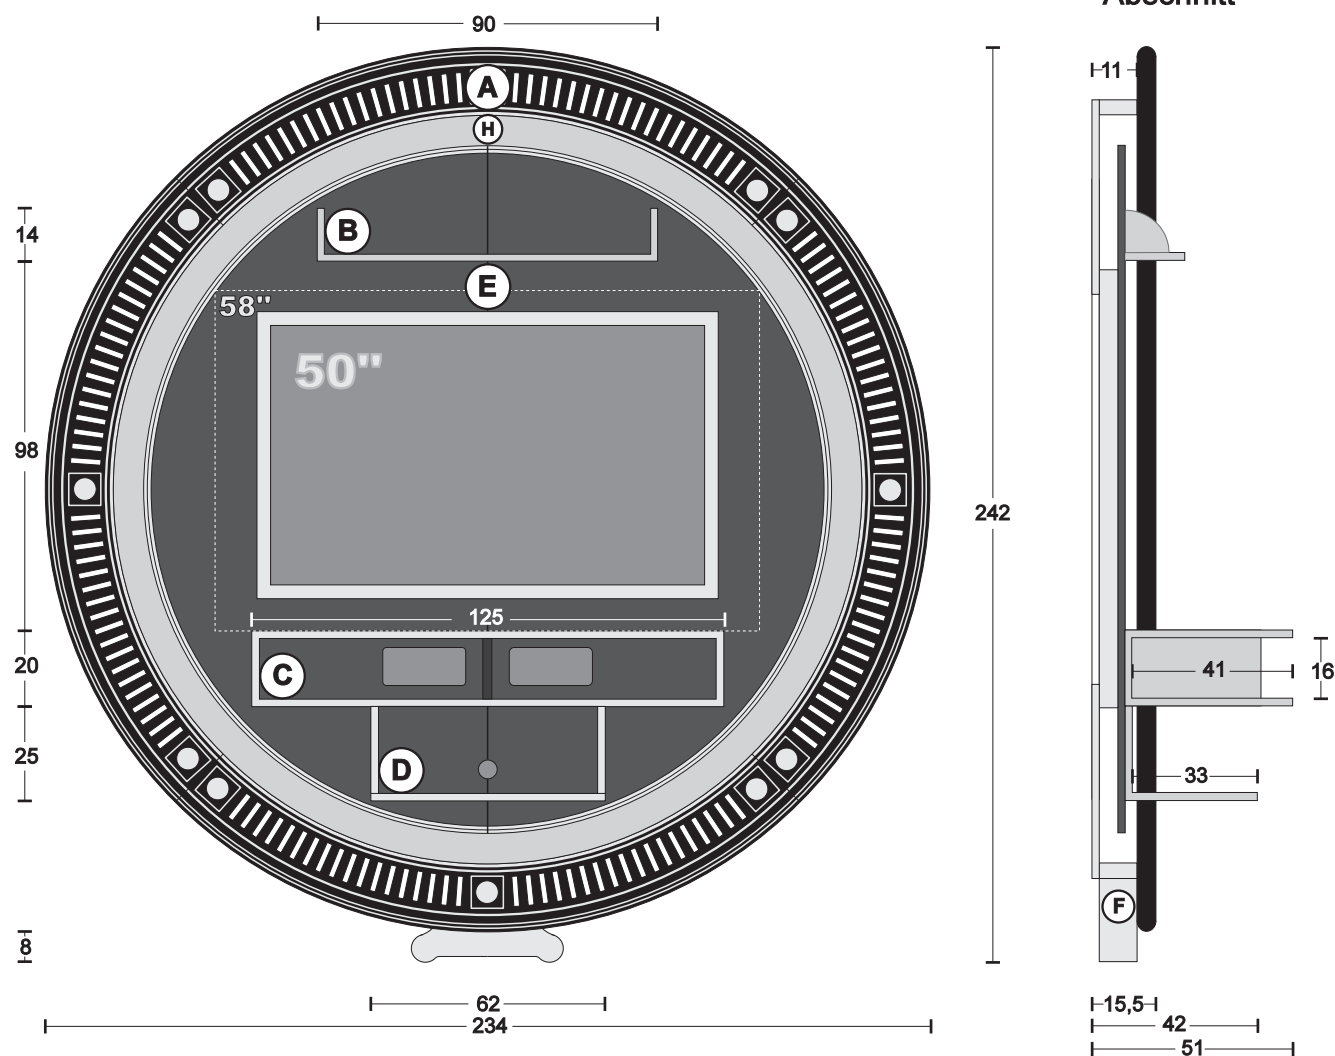

# STAR GATE - GOLD-SILVER EYES

Struttura per Home Cinema - a parete (con luci retro-pannello diffuse)  
 Home Cinema - Wall Rack (with spreading back-panel lighting)  
 Home-Cinema - Wand-Regal (Mit diffusem Hinter-Panel-Licht)

-Sezione  
 -Section  
 -Abschnitt