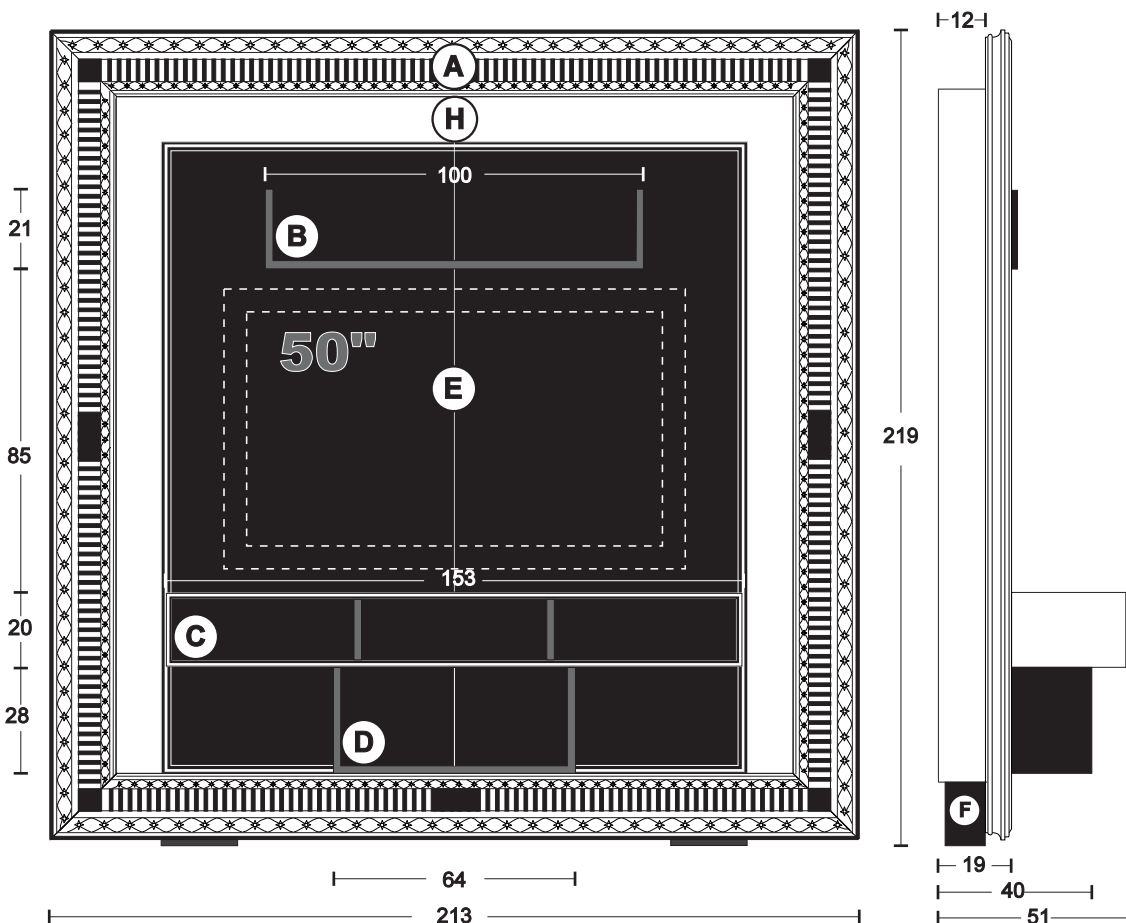

# THE FRAME HOME CINEMA - ART DECO

Struttura per Home Cinema - a parete (con luci retro-pannello diffuse)

Home Cinema - Wall Rack (with spreading back-panel lighting)

Home-Cinema - Wand-Regal (Mit diffusum Hinter-Panel-Licht)