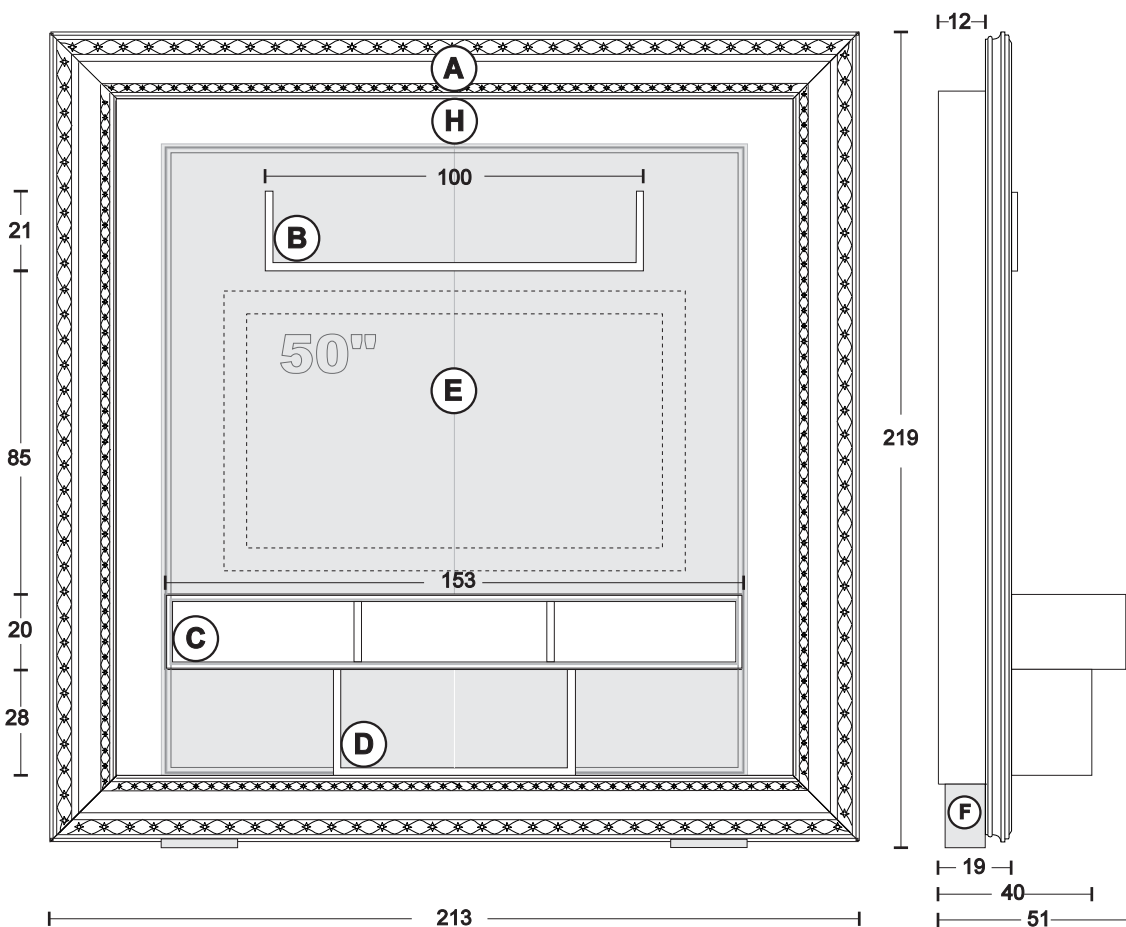

# THE FRAME HOME CINEMA - CLASSIC

Struttura per Home Cinema - a parete (con luci retro-pannello diffuse)  
 Home Cinema - Wall Rack (with spreading back-panel lighting)  
 Home-Cinema - Wand-Regal (Mit diffusem Hinter-Panel-Licht)