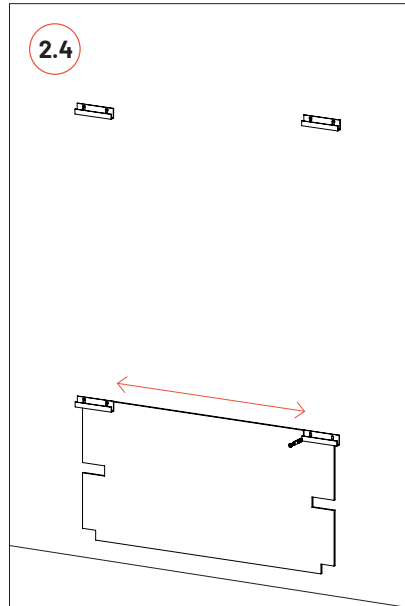

Corner Installation

Please note: For ceiling installation do not use the VicFix J Profile sections supplied with the product. Use the VicFix J Profile 2m, sold separately. It is recommended to leave some centimeters beyond the last panel to avoid it to lose contact with the VicFix J profile. In countries where earthquakes are likely to happen, it should be applied a blocking element such as an L profile to avoid the last panel to slide off the VicFix J profile. Vicoustic will not take responsibility for any mistakes/limitations occurring during installations or any damages resulting from falling panels.

Ways of using the gauge

1A

1B

1C

1D

2

Step by step wall installation.

3