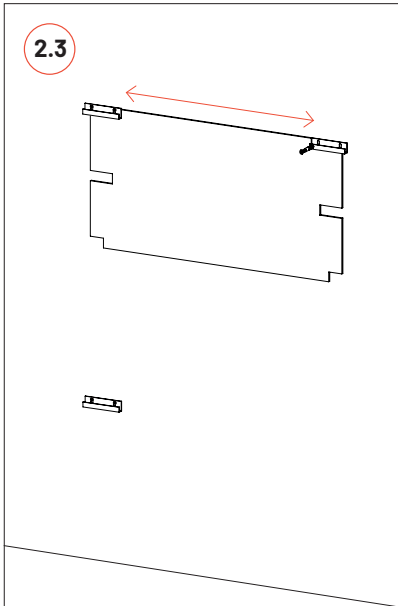

Corner Installation

Please note: For ceiling installation do not use the VicFix J Profile sections supplied with the product. Use the VicFix J Profile 2m, sold separately. It is recommended to leave some centimeters beyond the last panel to avoid it to lose contact with the VicFix J profile. In countries where earthquakes are likely to happen, it should be applied a blocking element such as an L profile to avoid the last panel to slide off the VicFix J profile. Vicoustic will not take responsibility for any mistakes/limitations occurring during installations or any damages resulting from falling panels.

Ways of using the gauge

1A

1B

1C

1D

2

Step by step wall installation.

3