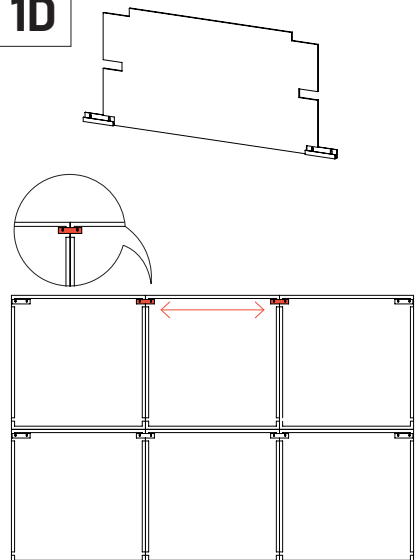

This product can be installed on the ceiling and wall with the VicFix J Profile 2m (sold separately). For corner installation, use the VicFix Corner (sold separately).

Wall Installation

Ceiling Installation

Corner Installation

Please note: For ceiling installation do not use the VicFix J Profile sections supplied with the product. Use the VicFix J Profile 2m, sold separately. It is recommended to leave some centimeters beyond the last panel to avoid it to lose contact with the VicFix J profile. In countries where earthquakes are likely to happen, it should be applied a blocking element such as an L profile to avoid the last panel to slide off the VicFix J profile. Vicoustic will not take responsibility for any mistakes/limitations occurring during installations or any damages resulting from falling panels.

Ways of using the gauge

1A

1B

1C

1D

2

Step by step wall installation.

3