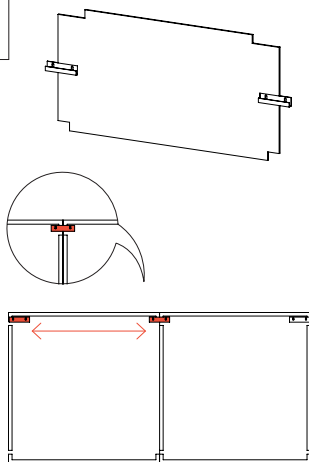

Corner Installation

Please note: For ceiling installation do not use the VicFix J Profile sections supplied with the product. Use the VicFix J Profile 2m, sold separately. It is recommended to leave some centimeters beyond the last panel to avoid it to lose contact with the VicFix J profile. In countries where earthquakes are likely to happen, it should be applied a blocking element such as an L profile to avoid the last panel to slide off the VicFix J profile. Vicoustic will not take responsibility for any mistakes/limitations occurring during installations or any damages resulting from falling panels.

Ways of using the gauge

1A

1B

1C

1D

2

Step by step wall installation.

3