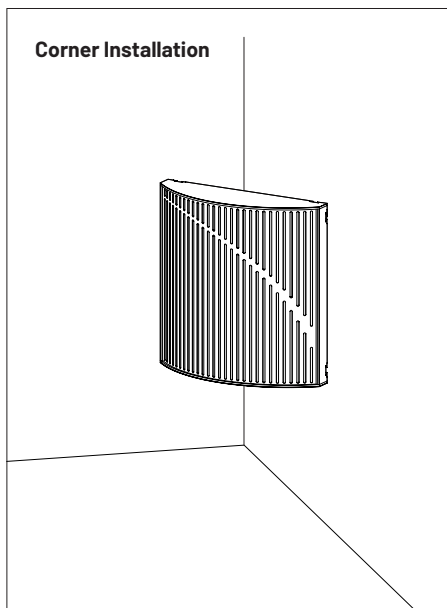

This product can be installed on the ceiling and wall with the VicFix J Profile 2m (sold separately). For corner installation, use the VicFix Corner (sold separately).

Wall Installation

Ceiling Installation

Corner Installation

Please note: For ceiling installation do not use the VicFix J Profile sections supplied with the product. Use the VicFix J Profile 2m, sold separately. It is recommended to leave some centimeters beyond the last panel to avoid it to lose contact with the VicFix J profile. In countries where earthquakes are likely to happen, it should be applied a blocking element such as an L profile to avoid the last panel to slide off the VicFix J profile. Vicoustic will not take responsibility for any mistakes/limitations occurring during installations or any damages resulting from falling panels.