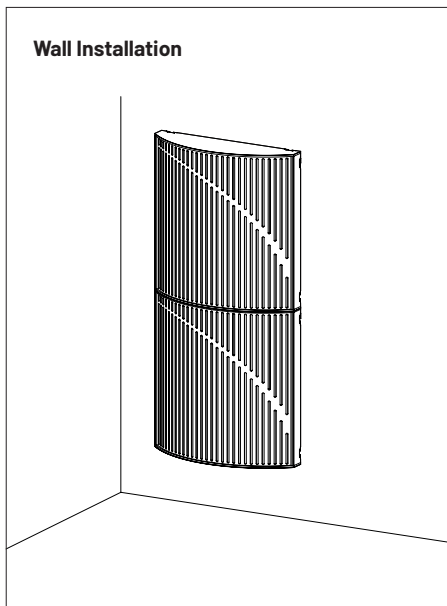

VicFix J Profile 80mm | 3.14" x4

Not Included

Level

Drill

Wall Plugs and Screws x8

Ceiling Gauge x2

VicFix J Profile 2m | 78.7" x20

VicFix Corner 4 +4

This product can be installed on the ceiling and wall with the VicFix J Profile 2m (sold separately). For corner installation, use the VicFix Corner (sold separately).

Wall Installation

Ceiling Installation