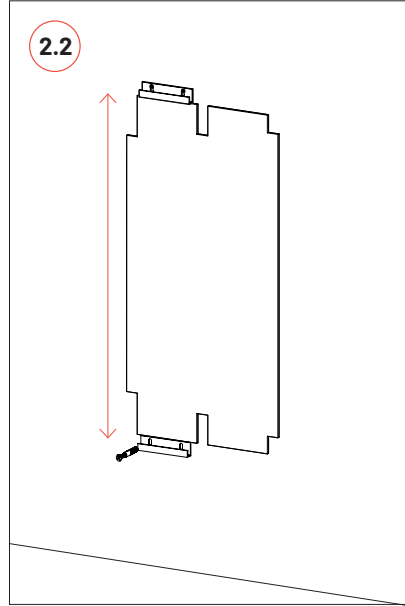

Corner Installation

Please note: For ceiling installation do not use the VicFix J Profile sections supplied with the product. Use the VicFix J Profile 2m, sold separately. It is recommended to leave some centimeters beyond the last panel to avoid it to lose contact with the VicFix J profile. In countries where earthquakes are likely to happen, it should be applied a blocking element such as an L profile to avoid the last panel to slide off the VicFix J profile. Vicoustic will not take responsibility for any mistakes/limitations occurring during installations or any damages resulting from falling panels.

Ways of using the gauge

1A

1B

1C

1D

2

Step by step wall installation.

3