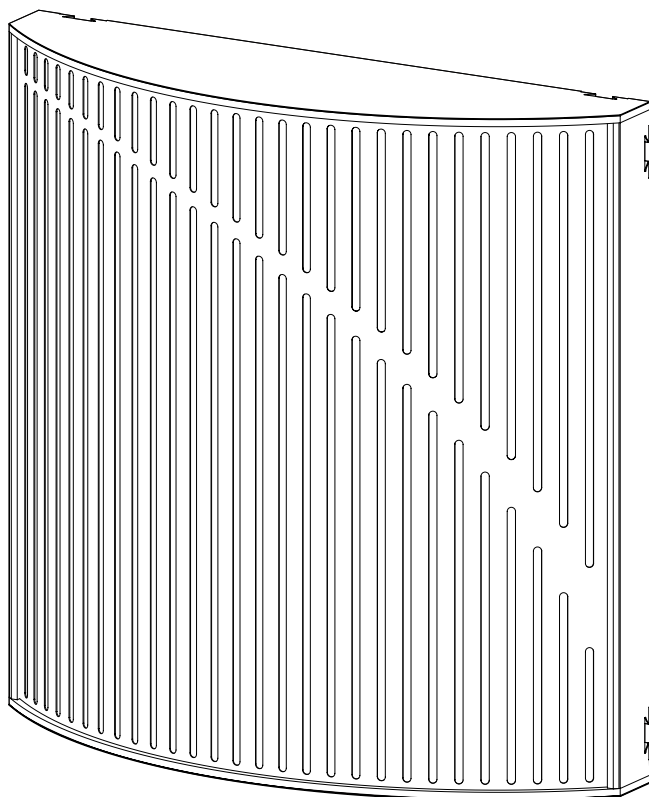

Cinema Round Ultra

Installation Manual

EN

✓ MATERIAL NEEDED

Included

Cinema Round Ultra x2

Gauge x1

Silicone Drop x4

VicFix J Profile 80mm | 3.14" x4

Not Included

Level

Drill

Wall Plugs and Screws x8

Ceiling Gauge x2

VicFix J Profile 2m | 78.7" x20

VicFix Corner 4 +4

This product can be installed on the ceiling and wall with the VicFix J Profile 2m (sold separately). For corner installation, use the VicFix Corner (sold separately).

Wall Installation

Ceiling Installation