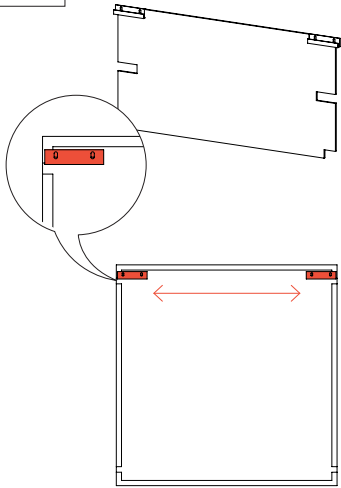

VicFix J Profile 80mm | 3.14" x4

Not Included

Level

Drill

Wall Plugs and Screws x8

Ceiling Gauge x2

VicFix J Profile 2m | 78.7" x20

VicFix Corner 4 +4

This product can be installed on the ceiling and wall with the VicFix J Profile 2m (sold separately). For corner installation, use the VicFix Corner (sold separately).

Wall Installation

Ceiling Installation

Corner Installation

Please note: For ceiling installation do not use the VicFix J Profile sections supplied with the product. Use the VicFix J Profile 2m, sold separately. It is recommended to leave some centimeters beyond the last panel to avoid it to lose contact with the VicFix J profile. In countries where earthquakes are likely to happen, it should be applied a blocking element such as an L profile to avoid the last panel to slide off the VicFix J profile. Vicoustic will not take responsibility for any mistakes/limitations occurring during installations or any damages resulting from falling panels.

Ways of using the gauge

1A

1B

1C

1D

2

Step by step wall installation.

3