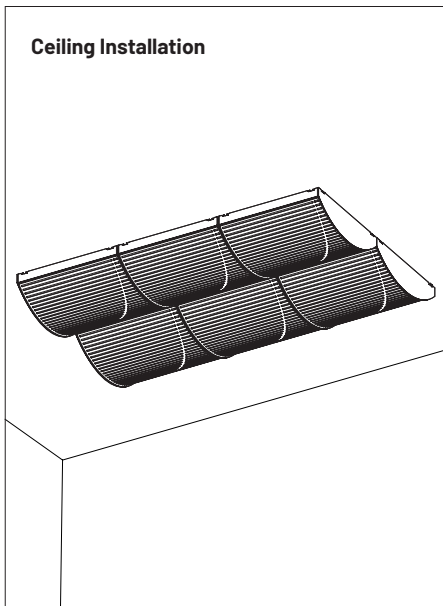

VicFix J Profile 80mm | 3.14" x4

Not Included

Level

Drill

Wall Plugs and Screws x8

Ceiling Gauge x2

VicFix J Profile 2m | 78.7" x20

VicFix Corner 4 +4

This product can be installed on the ceiling and wall with the VicFix J Profile 2m (sold separately). For corner installation, use the VicFix Corner (sold separately).

Wall Installation

Ceiling Installation

Corner Installation

Please note: For ceiling installation do not use the VicFix J Profile sections supplied with the product. Use the VicFix J Profile 2m, sold separately. It is recommended to leave some centimeters beyond the last panel to avoid it to lose contact with the VicFix J profile. In countries where earthquakes are likely to happen, it should be applied a blocking element such as an L profile to avoid the last panel to slide off the VicFix J profile. Vicoustic will not take responsibility for any mistakes/limitations occurring during installations or any damages resulting from falling panels.