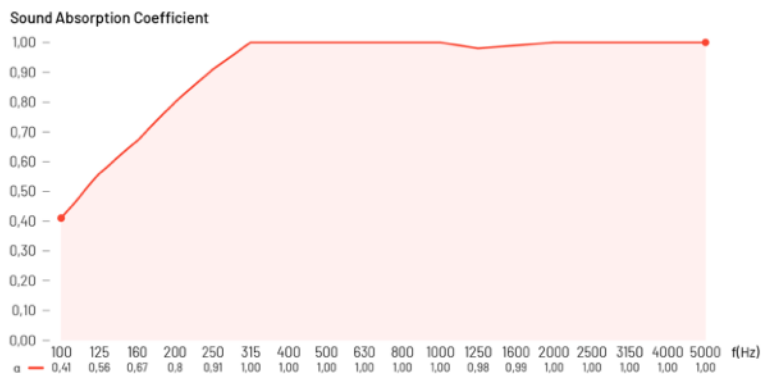

Furthermore, these panels are mostly made of recycled materials, in agreement with Vicoustic's sustainability compromise.

Performance

NRC: 0.95

Available Finishes*

VMT Colors and Patterns

* Different batches may show a color variation

Dimensions**

595 x 595 x 120 mm / 23.4" x 23.4" x 4.8"

** For each panel. Please notice that the dimensions of these panels have a tolerance of +/- 2mm

Packing Information

Units per box: 2

Box: 665 x 675 x 195mm / 26.2" x 26.6" x 7.7"