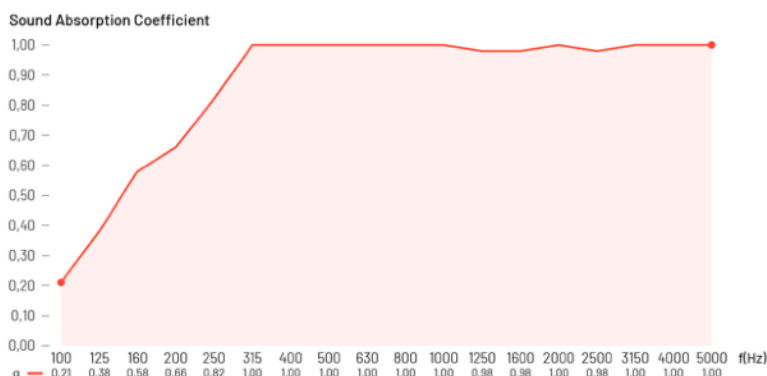

Cinema Forte VMT

PUBLIC SPACES / HI-FI & HOME CINEMA / PROFESSIONAL AUDIO / WORKSPACES

Description

This new panel is part of the new Vicoustic's Cinema Family that also includes Cinema Piano VMT and Cinema Fortissimo VMT. Its sloping front has a minimum thickness of 60mm and a maximum thickness of 120mm, which results in an excellent absorption capacity. Furthermore, by rotating the panel you can create very interesting patterns, especially if you combine them with the other panels of the same line.

These 3 new panels are mostly made of recycled materials, and, since they were developed with VMT technology, the panels have the possibility to be customized.

Compatible with VicFix J profile, these panels can also be installed in the corners acting as a broadband Bass Trap, with enhanced performance in the low region.

Performance

NRC: 0.95

Available Finishes*

VMT Colors and Patterns

* Different batches may show a color variation

Dimensions**

595 x 595 x 60 / 120 mm / 23.4" x 23.4" x 2.4" / 4.8"

** For each panel. Please notice that the dimensions of these panels have a tolerance of +/- 2mm