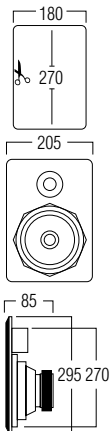

RE2060

With an almost frameless grill of 1 millimetre and a thickness of just under 5 millimetres, this loudspeaker gives short shrift to modern-day standards. The titanium driver with neodymium magnet and patented® suspension allows you to point it in any desired direction. The Intimi series purifies the signal from the amplifier via an advanced separation filter and a correction filter. The front plate and basket are moulded from one piece which helps reduce resonance. The RE2060 is an excellent partner, both for your classical music collection as well as your high-end surround set.

- ① swivel tweeter in an acoustic shell
- ② manual treble control

DIMENSIONS

TECHNICAL SPECIFICATIONS

range	<50m ²
sound quality	warm and detailed
system	2-way
woofer	6" neodymium
tweeter	1" neodymium titanium dome
amp power	40 - 140W (recommended)
sensitivity	87dB
impedance	4 - 8Ω
frequency range	58Hz - 20kHz
dim. cut-out (h x w)	270 x 180mm
dimensions (h x w x d)	295 x 205 x 85mm
weight / piece	1.8kg
housing	ABS
colour	white
extra options	paintable KITRE3