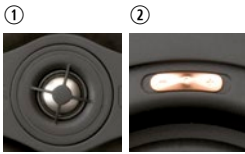

RE2060

With an almost frameless grill of 1 millimetre and a thickness of just under 5 millimetres, this loudspeaker gives short shrift to modern-day standards. The titanium driver with neodymium magnet and patented® suspension allows you to point it in any desired direction. The Intimi series purifies the signal from the amplifier via an advanced separation filter and a correction filter. The front plate and basket are moulded from one piece which helps reduce resonance. The RE2060 is an excellent partner, both for your classical music collection as well as your high-end surround set.

- ① swivel tweeter in an acoustic shell
- ② manual treble control

DIMENSIONS

TECHNICAL SPECIFICATIONS

range	<50m ²
sound quality	warm and detailed
system	2-way
woofer	6" neodymium
tweeter	1" neodymium titanium dome
amp power	40 - 140W (recommended)
sensitivity	87dB
impedance	4 - 8Ω
frequency range	58Hz - 20kHz
dim. cut-out (h x w)	270 x 180mm
dimensions (h x w x d)	295 x 205 x 85mm
weight / piece	1.8kg
housing	ABS
colour	white
extra options	paintable KITRE3