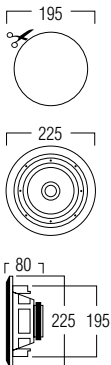

## DIMENSIONS

## TECHNICAL SPECIFICATIONS

range	<50m <sup>2</sup>
sound quality	warm
system	2-way coaxial
woofer	6.5" aluminium cone rubber edge
tweeter	0.75" swivel neodymium alu dome
amp power	20 - 120W (recommended)
sensitivity	88dB
impedance	8Ω
frequency range	60Hz - 20kHz
dimensions cut-out (Ø)	195mm
dimensions (Ø x d)	225 x 80mm
weight / piece	1.45kg
housing	ABS
colour	white
extra	paintable
	swivel tweeter
	water repellent
options	KITRO3 - MOKIT RO238