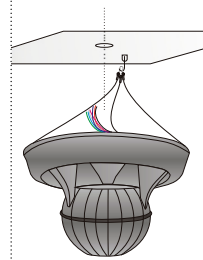

## TECHNICAL SPECIFICATIONS

range	<100m <sup>2</sup>
sound quality	allround
system	full range driver
woofer	6" paper cone
tweeter	-
bass reflex	yes
magnetic shielded	-
max. power (100V)	7.5 - 10 - 15- 20 - 30 - 60W
max. power (8Ω)	-
sensibility (1W / 1m)	102dB
frequency range	100Hz - 10kHz
dimensions (h x Ø)	302 x 385mm
weight / piece	3.4 kg
housing	ABS
colour	white / black
extra	suspension cable 35cm